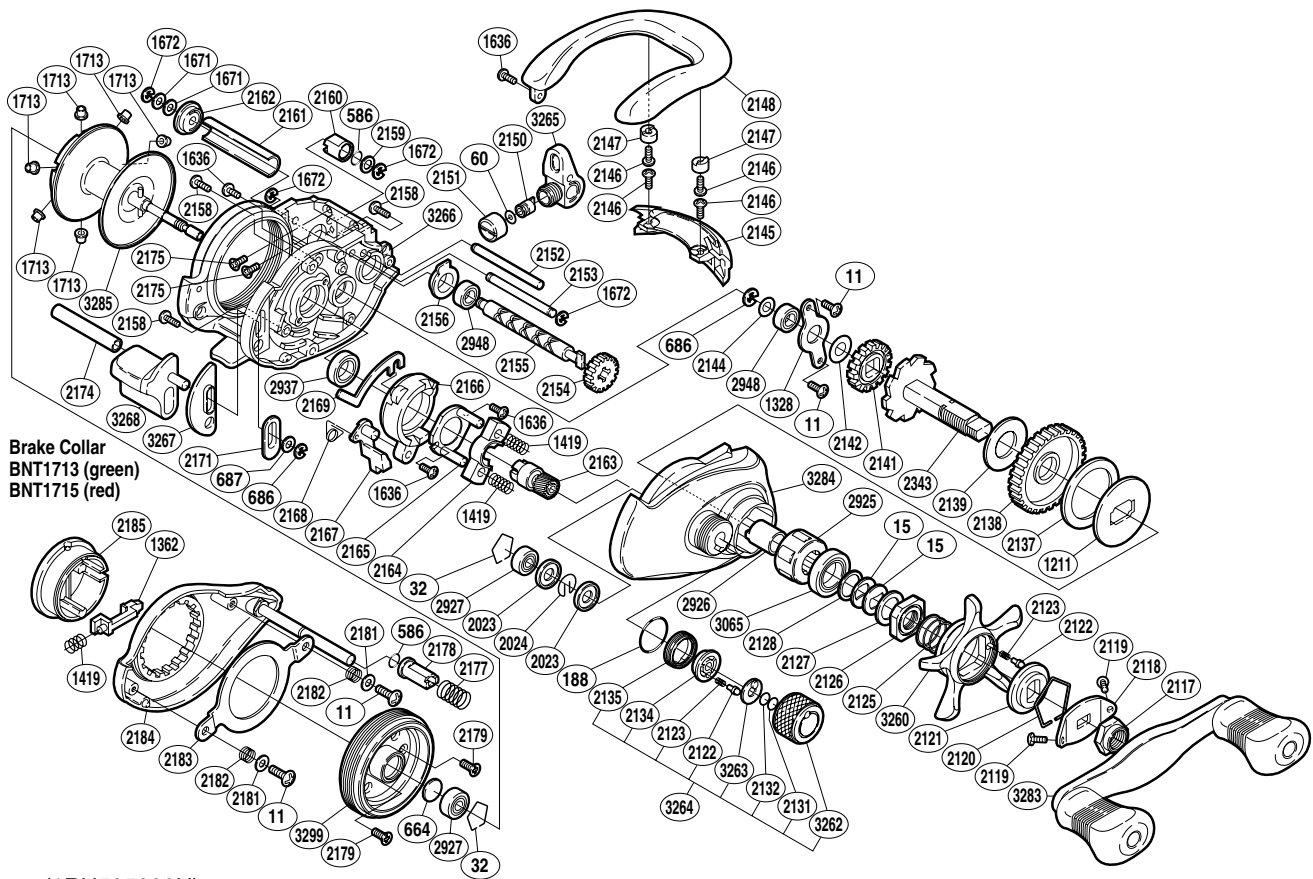

SHIMANO®

CALAIS ⚙️ A-RB

CL-200ASV

Brake Collar
BNT1713 (green)
BNT1715 (red)

(1RH505200U)

Part No.	Description	Part No.	Description	Part No.	Description
BNT0011	Screw	BNT2134	Click Pin Holder	BNT2174	Clutch Bar Support
BNT0015	Drag Spring Washer	BNT2135	Cast Control Click Holder	BNT2175	Screw
BNT0032	Bearing Retainer	BNT2137	Drag Washer C	BNT2177	Damper Spring
BNT0060	Spacer	BNT2138	Drive Gear	BNT2178	Damper A
BNT0188	O Ring	BNT2139	Drag Washer A	BNT2179	Screw
BNT0586	O Ring	BNT2141	Idle Gear A	BNT2181	Washer
BNT0664	Spacer B	BNT2142	Idle Gear A Spacer	BNT2182	Brake Case Ring Spring
BNT0686	E Lock	BNT2144	Washer	BNT2183	Brake Case Ring
BNT0687	Spacer	BNT2145	Level Wind Protector	BNT2184	Brake Side Plate
BNT1211	Key Washer	BNT2146	Screw	BNT2185	Turnkey Dial
BNT1328	Drive Shaft Retainer	BNT2147	Line Guard Screw Cover	BNT2343	Drive Shaft
BNT1362	Turnkey Pawl	BNT2148	Thumb Rest	BNT2925	Roller Clutch Bearing
BNT1419	Yoke Spring	BNT2150	Line Guide Pawl	BNT2926	Roller Clutch Inner Tube
BNT1636	Screw	BNT2151	Pawl Cap	BNT2927	Ball Bearing
BNT1671	Washer	BNT2152	Level Wind Guide	BNT2937	Ball Bearing
BNT1672	E Lock	BNT2153	Line Guard C	BNT2948	Ball Bearing
BNT1713	Brake Collar (green)	BNT2154	Idle Gear C	BNT3065	Star Drag Bearing
BNT2023	Spool Shaft Clip Holder	BNT2155	Worm Shaft	BNT3260	Star Drag
BNT2024	Spool Shaft Clip	BNT2156	Worm Bushing A	BNT3262	Cast Control Cap
BNT2117	Handle Nut	BNT2158	Screw	BNT3263	Cast Control Click Plate
BNT2118	Handle Nut Plate	BNT2159	Washer	BNT3264	Cast Control Cap Assembly
BNT2119	Screw	BNT2160	Damper B	BNT3265	Line Guide
BNT2120	Click Plate Retainer	BNT2161	Level Wind Guard	BNT3266	One-Piece Frame
BNT2121	Star Drag Click Plate	BNT2162	Worm Bushing B	BNT3267	Clutch Bar Guide B
BNT2122	Click Pin	BNT2163	Pinion Gear	BNT3268	Quick-Fire II Clutch Bar
BNT2123	Click Spring	BNT2164	Yoke	BNT3283	Handle Assembly
BNT2125	Star Drag Spring	BNT2165	Clutch Cam Retainer	BNT3284	Right Side Plate
BNT2126	Star Drag Nut	BNT2166	Clutch Cam	BNT3285	Spool Assembly
BNT2127	Star Drag Spacer	BNT2167	Clutch Pawl	BNT3299	Brake Case
BNT2128	Bearing Washer	BNT2168	Clutch Pawl Spring		
BNT2131	Spool Tension Spacer B	BNT2169	Clutch Plate		
BNT2132	Spool Tension Spacer A	BNT2171	Clutch Bar Guide A	BNT1715	Brake Collar (red)